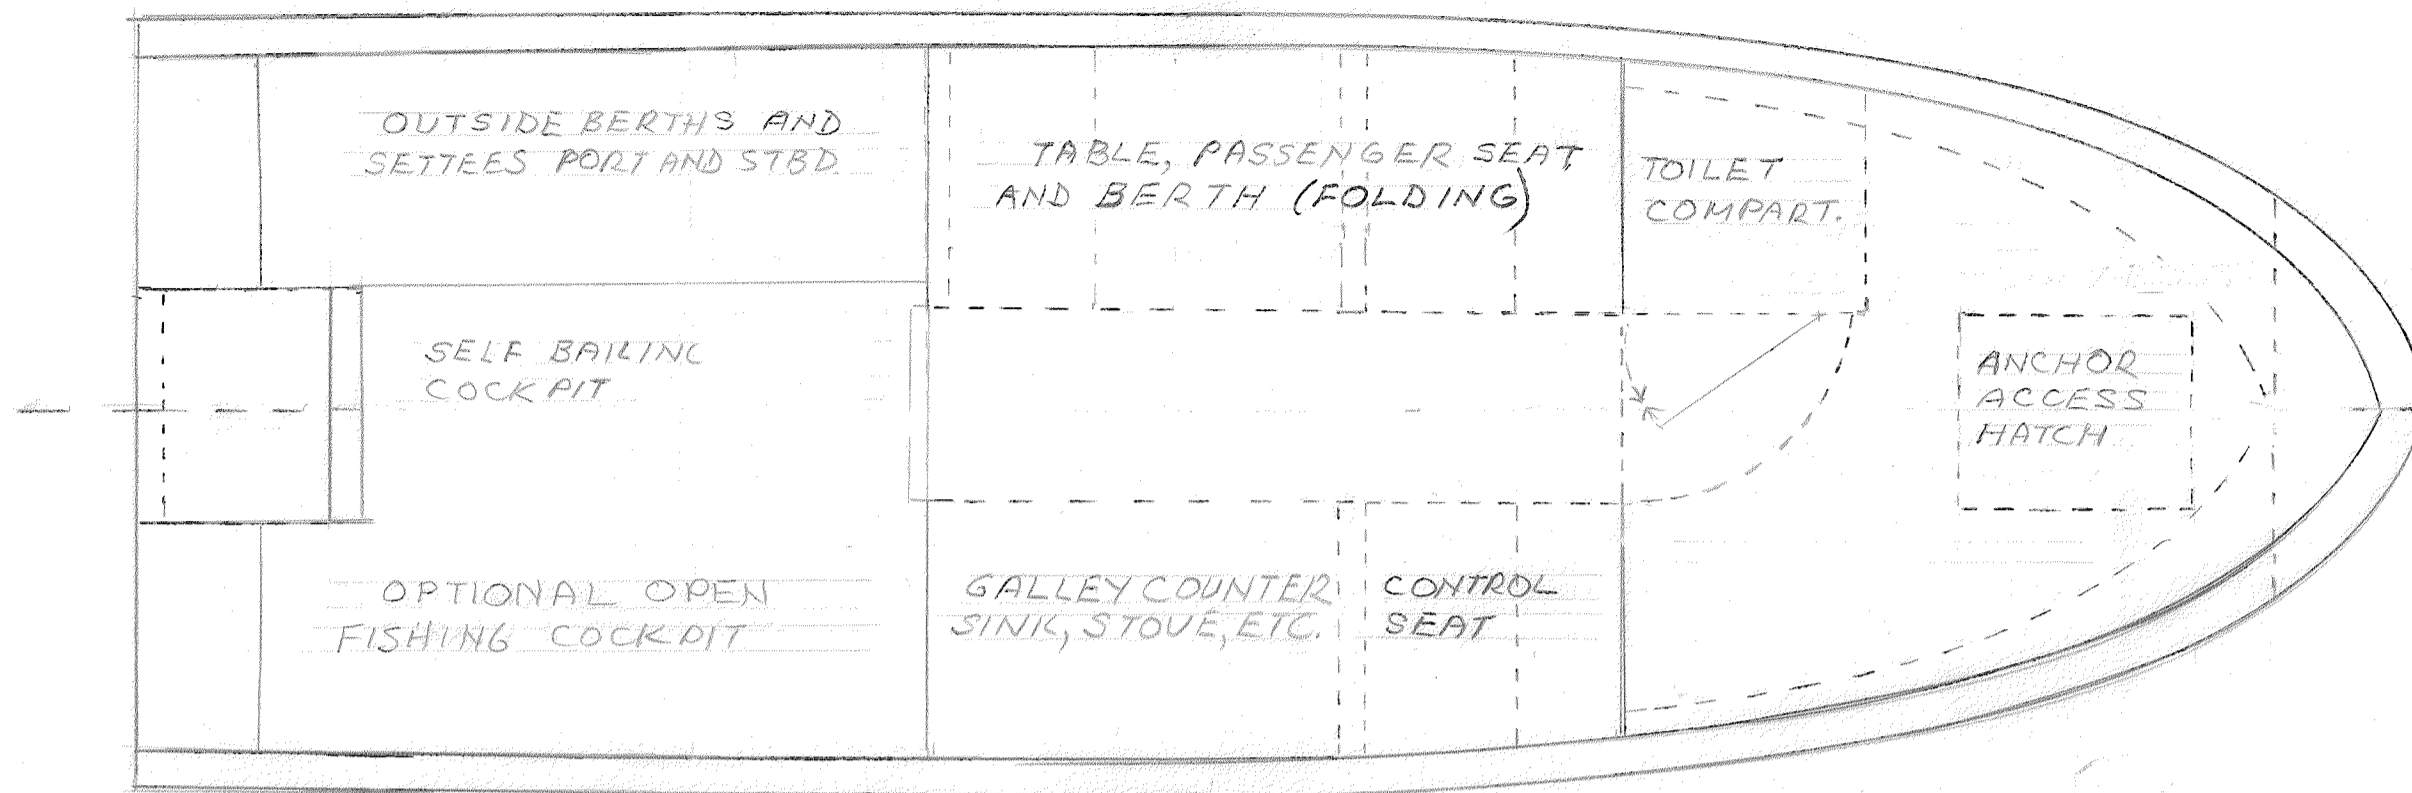

SPILLER
MARINE SERVICES

SEA SKIFFS [OUTBOARD POWERED]

STANDARD 18/20 ft. X 6 ft. [40-70 HP]

- Jet drives for River use.

JUMBO 22 ft. X 7 ft. [100-150 HP]

JUMBO COASTER 26 ft. X 8 ft. [200 HP]

LIGHT WEIGHT COASTER

24 ft. X 8 ft. [115-150 HP]

LIGHT WEIGHT COASTER

24 ft. X 8 ft. [115-150 HP]

SPILLER
MARINE SERVICES

MARINE SURVEYORS / DESIGNERS

WWW.SPILLERMARINE.COM PH: 604 760 6477

24' x 8' JUMBO SEA SKIFF		
SCALE:	APPROVED BY:	DRAWN BY:
DATE:		REVISED:
1/2" = 1'		ALEC SPILLER
DRAWING NUMBER		