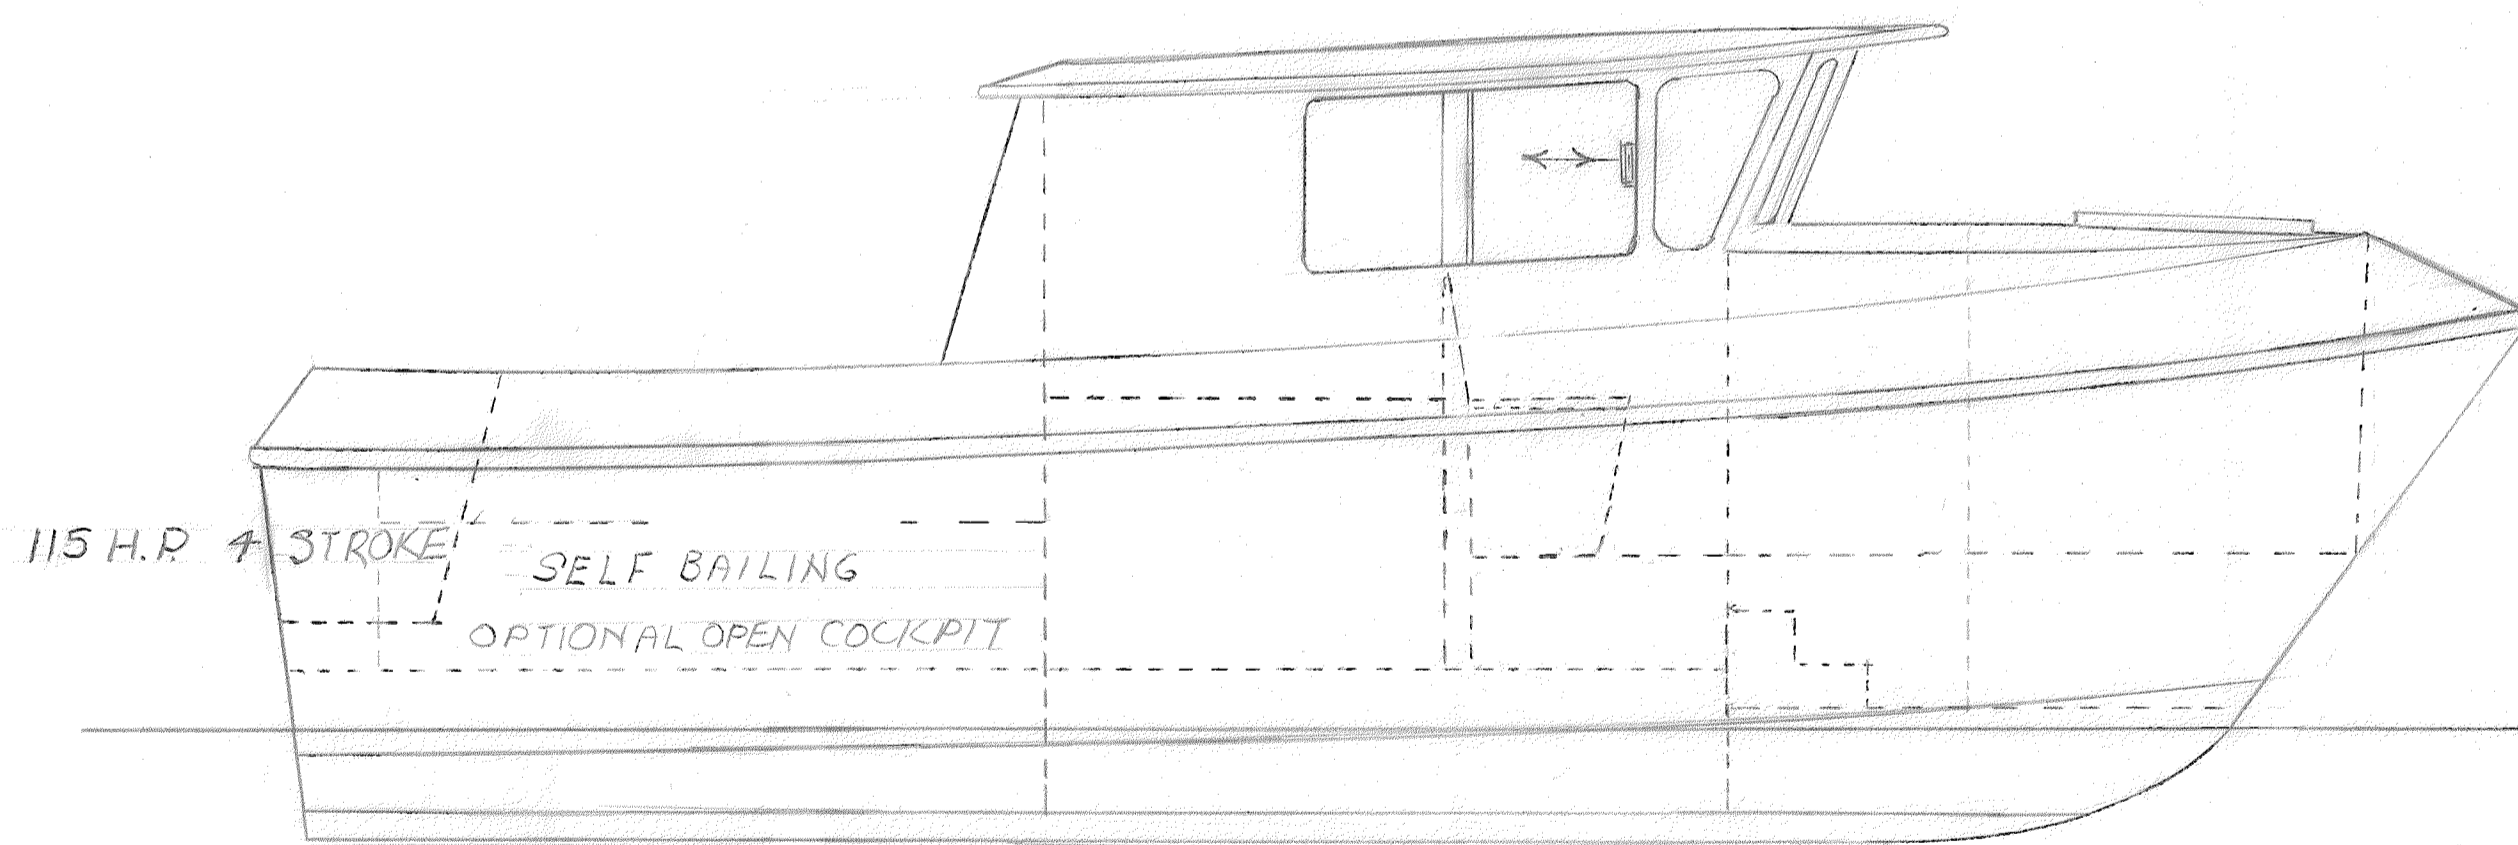

SPILLER
MARINE SERVICES

SEA SKIFFS [OUTBOARD POWERED]

STANDARD 18/20 ft. X 6 ft. [40-70 HP]

- Jet drives for River use.

JUMBO 22 ft. X 7 ft. [100-150 HP]

JUMBO COASTER 26 ft. X 8 ft. [200 HP]

LIGHT WEIGHT COASTER

24 ft. X 8 ft. [115-150 HP]

LIGHT WEIGHT COASTER

24 ft. X 8 ft. [115-150 HP]

SPILLER
MARINE SERVICES

MARINE SURVEYORS / DESIGNERS

WWW.SPILLERMARINE.COM PH: 604 760 6477

24' x 8' JUMBO SEA SKIFF		
SCALE:	APPROVED BY:	DRAWN BY:
DATE:		REVISED:
1/2" = 1'		ALEC SPILLER
DRAWING NUMBER		